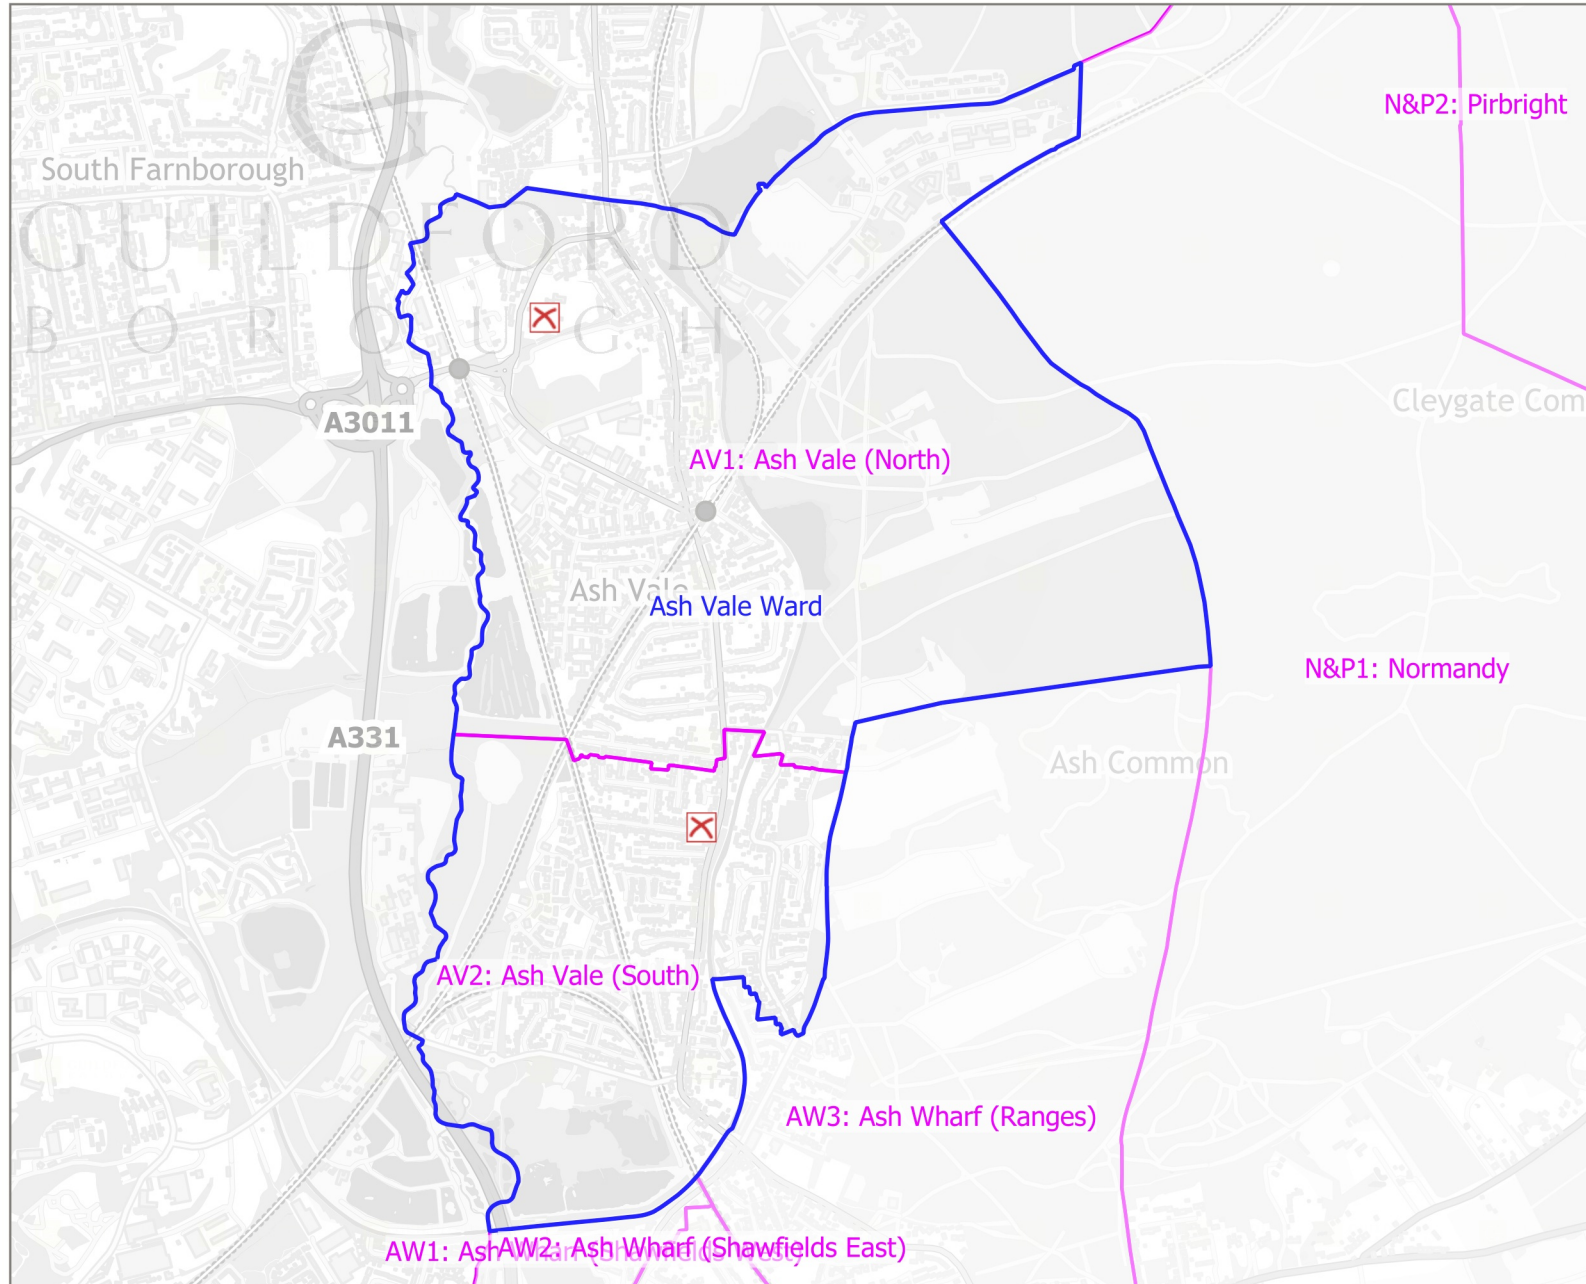

Ward and Polling District Boundaries - Ash Vale Ward

Legend

- Ward Boundary
- Polling District
- X Polling Station

Polling Station List

- Holly Lodge Primary School
- St Mary's Community Centre

Publication Date: 2022-11-25

Scale at A4:
Diagrammatic

© Crown Copyright 2022. Guildford Borough Council.
Licence No. 100019625.